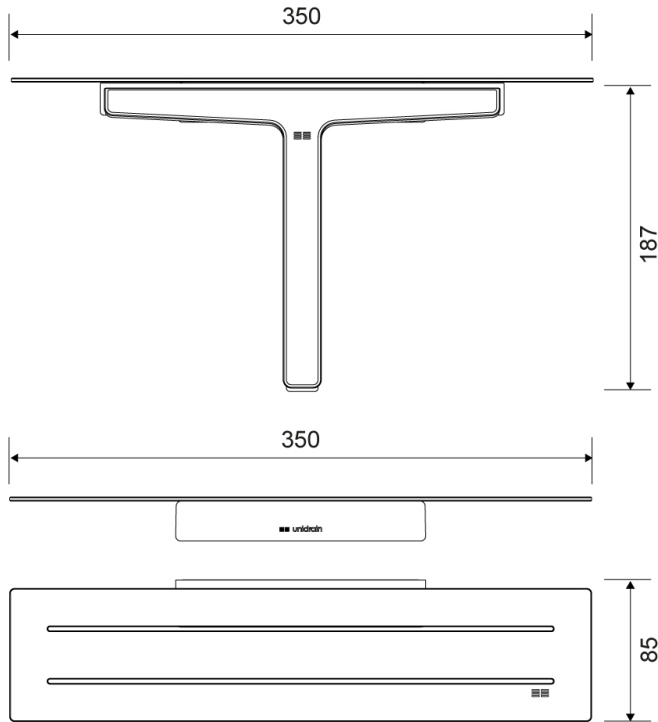

DATA SHEET

7014

Products